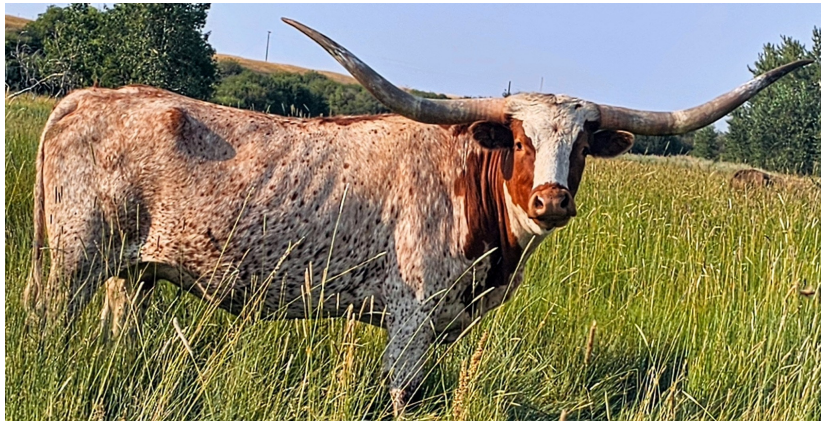

**TFP WINGIN' EAGLE**

Date of Birth: 04/28/2019  
 Breeder: TFP  
 Owner: TFP

Courtesy of Moose Willow Longhorn Ranch

TTT: 70.0000 on 08/27/2023

TFP WINGIN' EAGLE

EAGLE TEXA

DOVE WING

COWBOY TUFF CHEX

SHAM ROCK MY WORLD

Saddlehorn

Role Model

COWBOY CHEX

BL RIO CATCHIT

JP RIO GRANDE

TEXANA VAN HORNE

SADDLE TRAMP 601